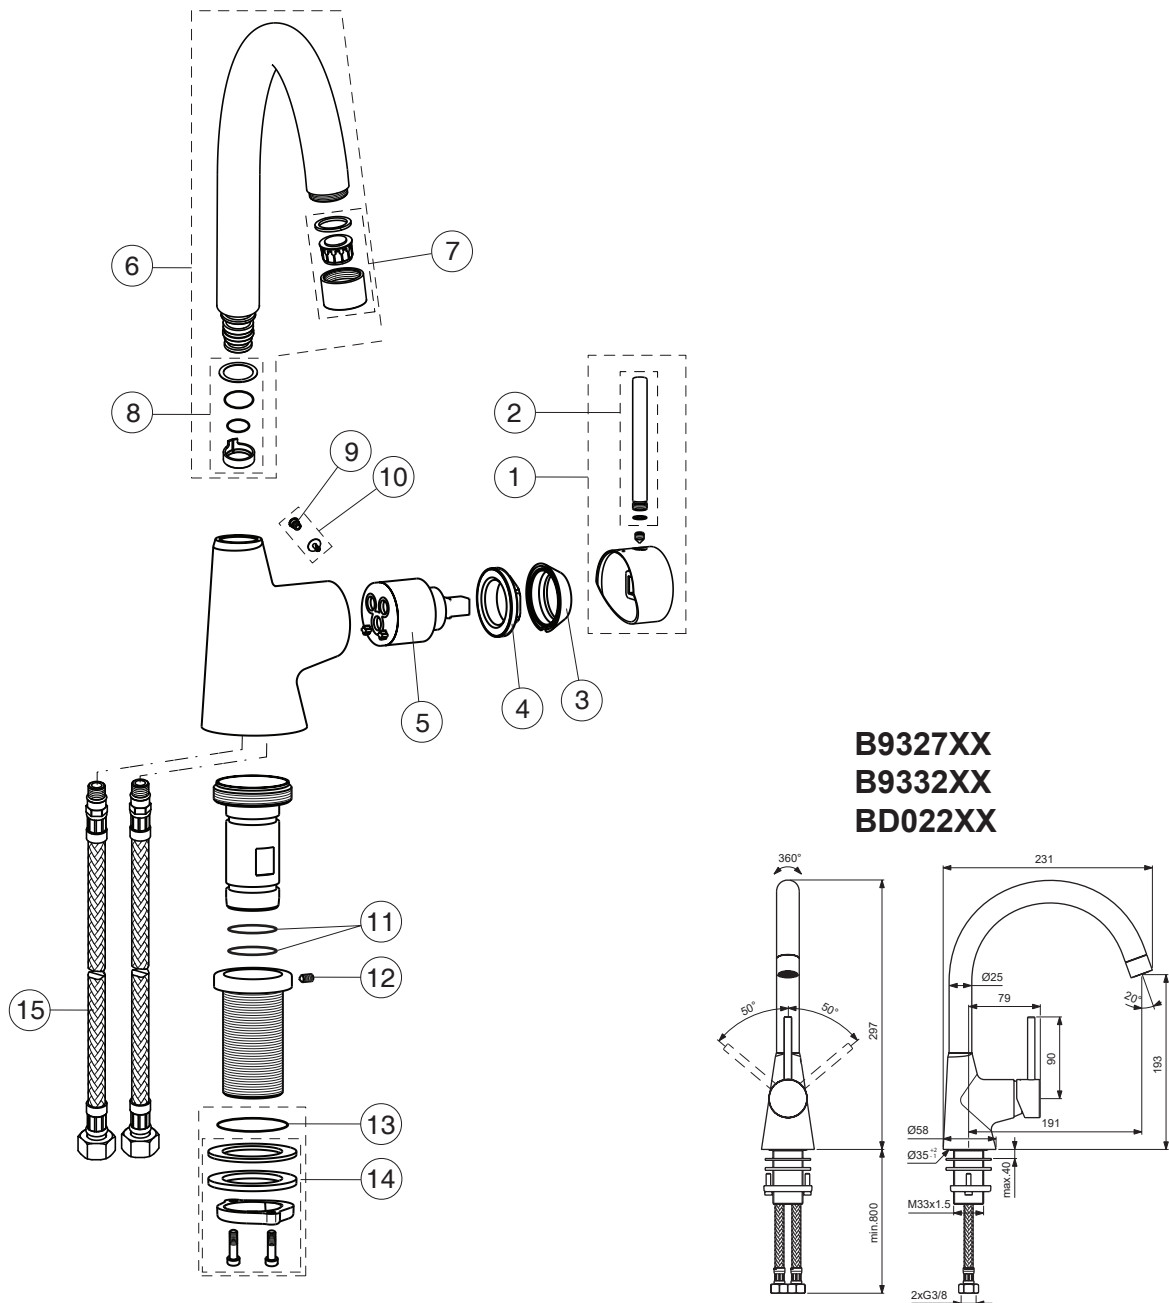

NORA

Ideal Standard

**B9327XX
B9332XX
BD022XX**

For XX=Coverage-Designate:
AA=chrome,GN=ultra steel

For Instance:
B960909AA for chrome
B960909GN for ultra steel

Pos.	Signify	Spare parts-Nr.	Quantity	Pos.	Signify	Spare parts-Nr.	Quantity
1	Lever,w/logo-compl.	B960909XX	1 Set	13	O-Ring Ø36x2	A961335NU	1 Pcs.
2	Small handle for handle	B960719XX	1 Pcs.	14	Connecting group	B960255NU	1 Set
3	Cap	B961473XX	1 Pcs.	15	Flex pexhose F3/8 M10x1/L850mm	B960836NU	1 Pcs.
4	Screw M38x1	B961569NU	1 Pcs.				
5	Cartridge Ø35mm	B961477NU	1 Pcs.				
6	Tub.spout R200mm	B960293XX	1 Set				
		B961019XX*	1 Set				
7	Aerator M22x1-A	B960294XX	1 Pcs.				
	Aerator M22x1/ 5l/m	B961021XX*	1 Pcs.				
8	Sealing set for tub.spout	B960295NU	1 Set				
9	Screw M5x5.5	A960058NU	1 Pcs.				
10	Screw and cap-compl.	B960297XX	1 Set				
11	O-Ring Ø21.6x2.4	B960837NU	2 Pcs.				
12	Screw M4x8	B960894NU	1 Pcs.				