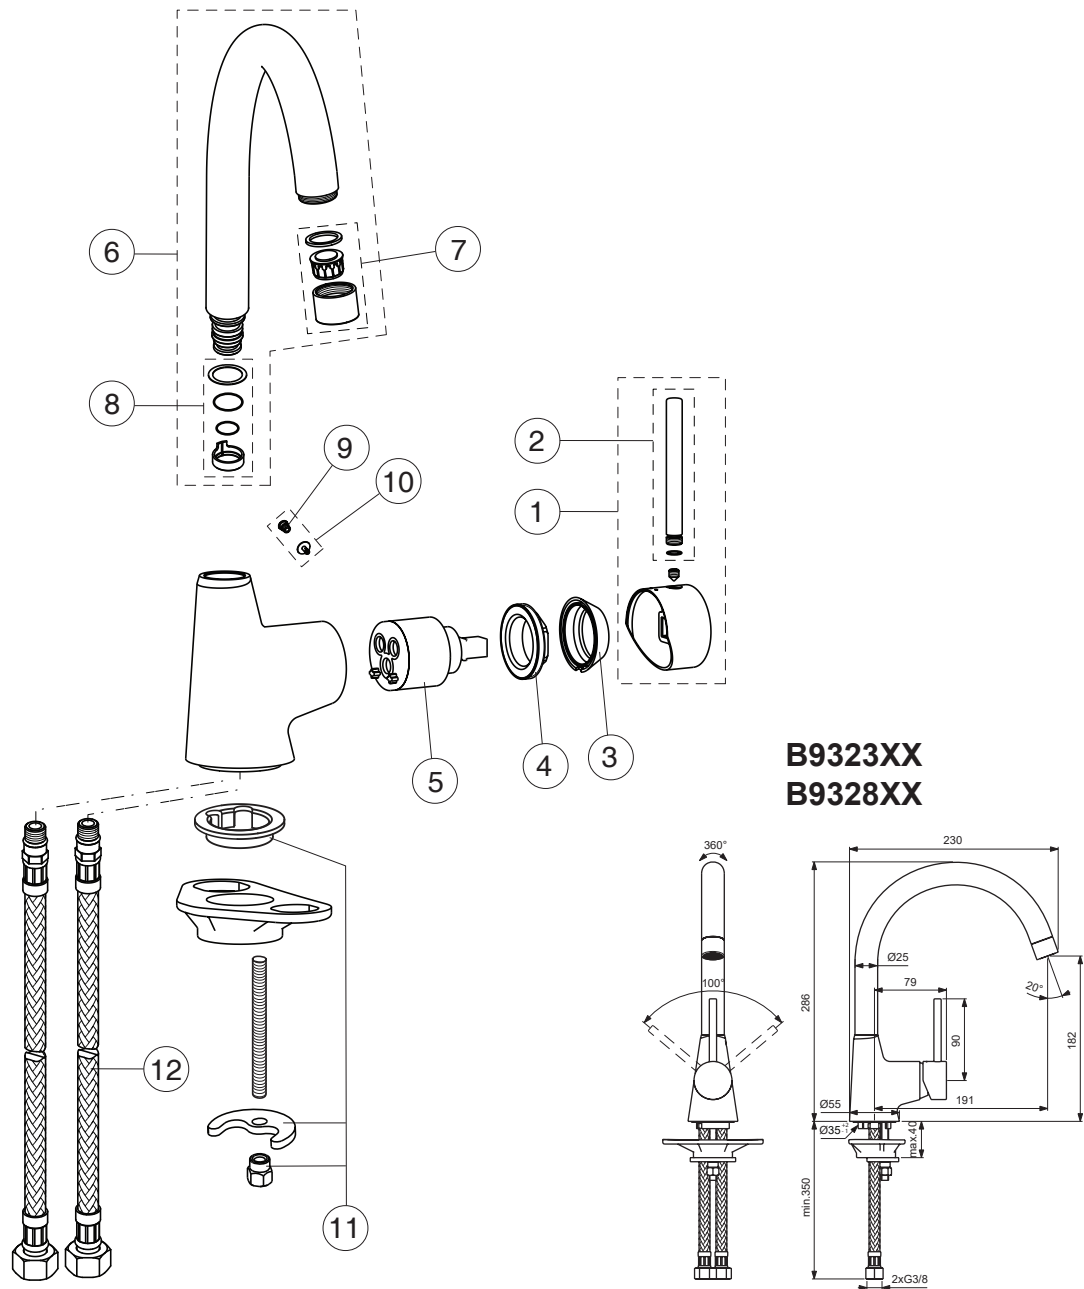

NORA

Ideal Standard

B9323XX
B9328XX

For XX=Coverage-Designate:
AA=chrome,GN=ultra steel

For Instance:
B960909AA for chrome
B960909GN for ultra steel

Pos.	Signify	Spare parts-Nr.	Quantity	Pos.	Signify	Spare parts-Nr.	Quantity
1	Lever,w/logo-compl.	B960909XX	1 Set				
2	Small handle for handle	B960719XX	1 Pcs.				
3	Cap	B961473XX	1 Pcs.				
4	Screw M38x1	B961569NU	1 Pcs.				
5	Cartridge Ø35mm	B961477NU	1 Pcs.				
6	Tub.spout R190mm-compl.	B960293XX	1 Set				
7	Aerator M22x1-A	B960294XX	1 Pcs.				
8	Sealing set for tub.spout	B960295NU	1 Set				
9	Screw M5x5.5	A960058NU	1 Pcs.				
10	Screw and cap-compl.	B960297XX	1 Set				
11	Connecting set	B964894NU	1 Set				
12	Flex hose G3/8 M10x1/L445mm	A963600NU	1 Pcs.				