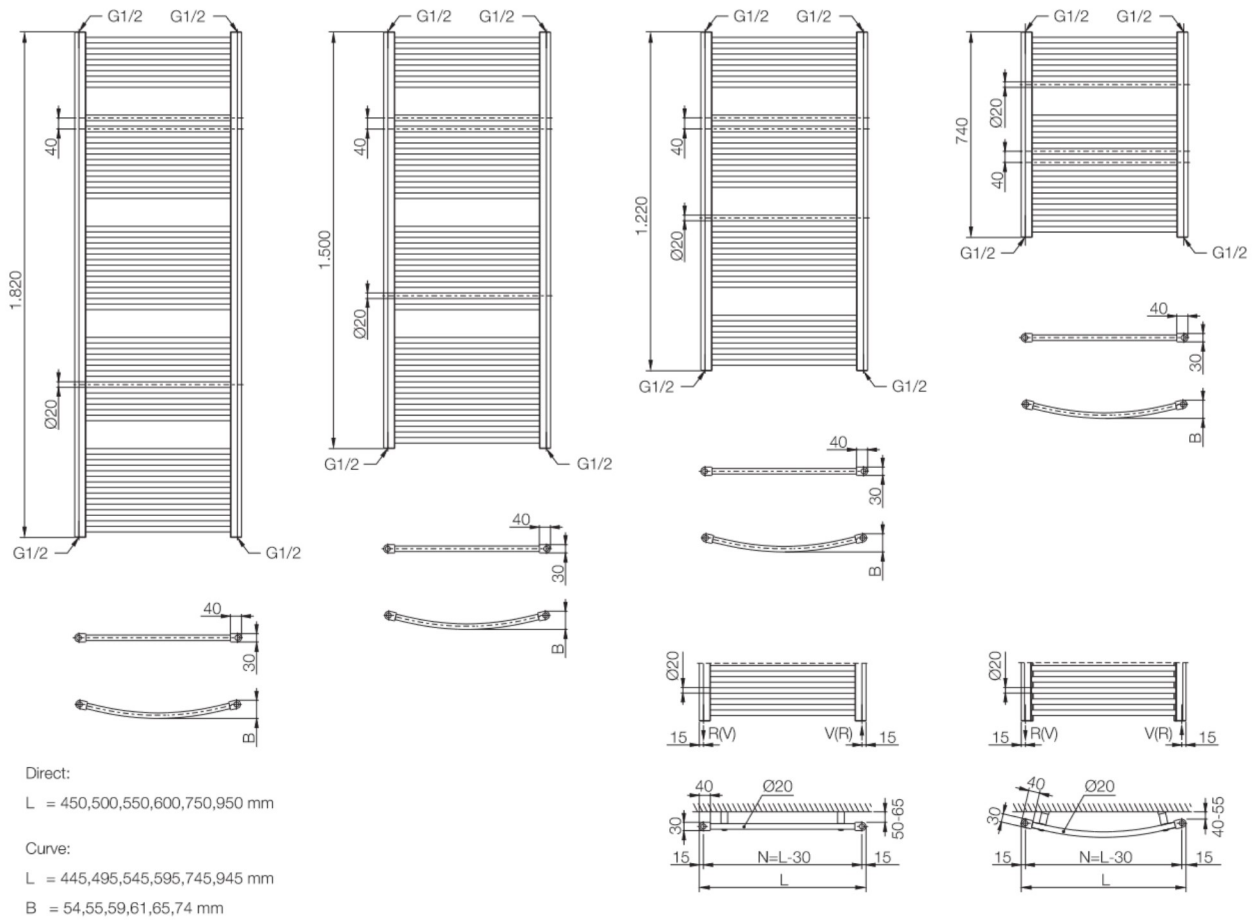

**Logatrend Therm Direct/Curve**

**Wandmontage**

**50 mm Mittenanschluss**